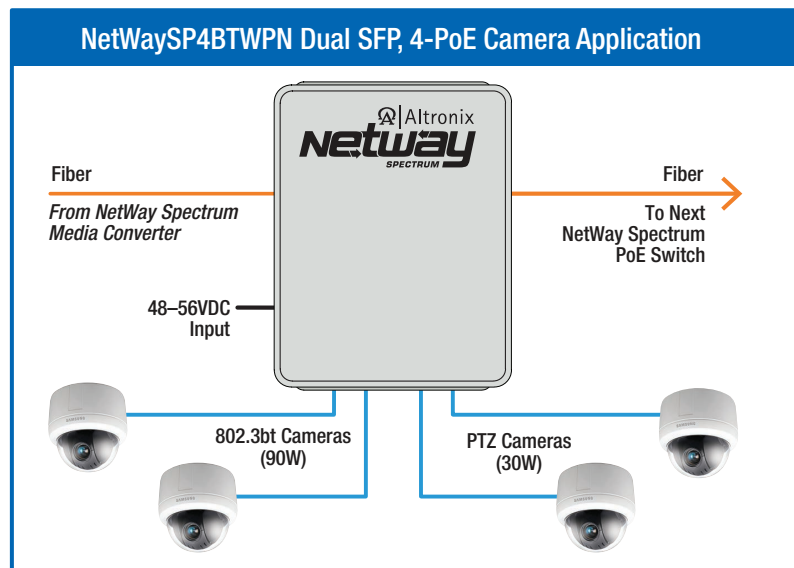

Hardened PoE Switches Mounted in Outdoor Enclosure (external power required)

Model	Configuration	SFP port(s)	10/100 Ethernet ports	10/100/1000 Ethernet ports	PoE ports	Layer 2 Managed with Embedded LINQ™	Input: 48-56VDC
NetWay4E1WPN	NEMA4/4X Rated Outdoor Enclosure	1	—	4	4-Ports rated up to 30W (120W total power)	—	✓
NetWay4E1BTWPN		1	—	4	4-Ports rated up to 90W (240W total power)		
NetWaySP41WPN		2	—	4	4-Ports rated up to 30W (120W total power)		
NetWaySP41BTWPN		2	—	4	4-Ports rated up to 90W (240W total power)		
NetWaySP81WPN		2	2	6	8-Ports rated up to 30W or 2-Ports rated up to 60W (120W total power)		
NetWaySP81BTWPXN		2	4	4	8-Ports rated up to 30W (360W total power)		
NetWay4EWPN		1	—	4	4-Ports rated up to 30W (120W total power)	✓	
NetWay4EBTWPN		1	—	4	4-Ports rated up to 90W (240W total power)		
NetWaySP4WPN		2	—	4	4-Ports rated up to 30W (120W total power)		
NetWaySP4BTWPN		2	—	4	4-Ports rated up to 90W (240W total power)		
NetWaySP8WPN		2	2	6	8-Ports rated up to 30W or 2-Ports rated up to 60W (120W total power)		
NetWaySP8BTWPXN		2	—	8	4-Ports rated up to 90W and 4-Ports rated up to 30W (360W total power)