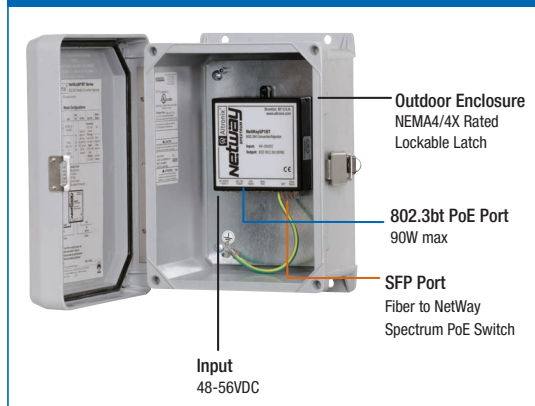

NetWaySP1BTWPN - Outdoor Single Port Media Converter