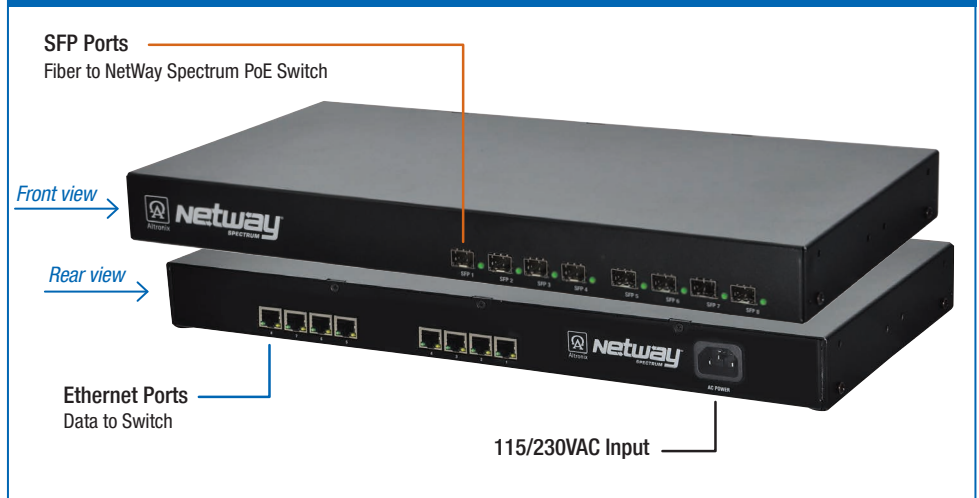

Ethernet to Fiber Media Converters

NetWaySP4P / NetWaySP4P2 / NetWaySP4PX - 4-Port Media Converters with Integral Power/Charger

NetWaySP1H - Single Port Powered Media Converter

NetWaySP8A - 8-Port Media Converter (16-Port version available)

NetWaySP4PX Application Generating Power from the Head-End to Remote NetWay Spectrum PoE Switch

NetWaySP8A Application Utilizing Local Power at Remote NetWay Spectrum PoE Switches

Power Sources for NetWay Spectrum