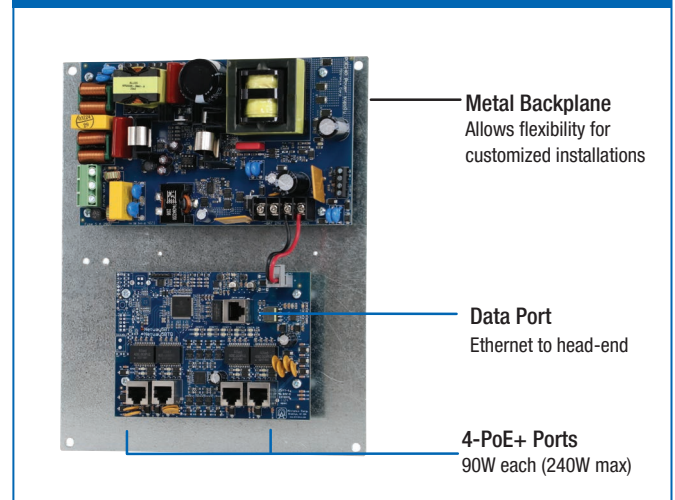

NetWay5BTPL - PoE+ Switch with Integral Power on Backplane