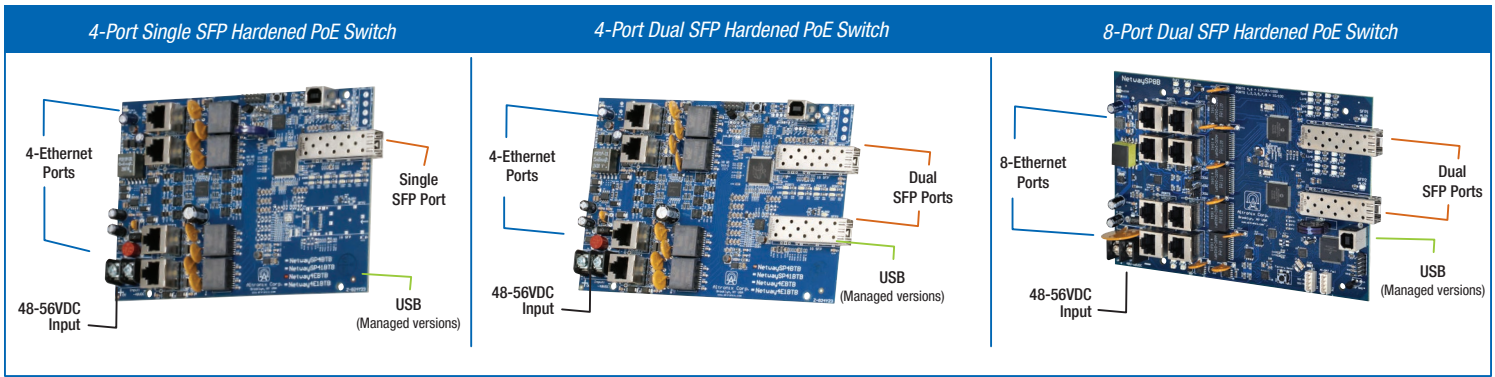

Hardened PoE Switches, Single SFP (Board only)

Model	SFP Port(s)	10/100/1000 Ethernet ports	PoE ports	Layer 2 Managed with Embedded LINQ™	Input: 48-56VDC
NetWay4EB	1	4	4-Ports rated up to 30W (120W total power)	✓	✓
NetWay4EBTB			4-Ports rated up to 90W (240W total power)		
NetWay4E1B			4-Ports rated up to 30W (120W total power)	—	
NetWay4E1BTB			4-Ports rated up to 90W (240W total power)		

Hardened PoE Switches, Dual SFP (Board only)

Model	SFP port(s)	10/100 Ethernet ports	10/100/1000 Ethernet ports	PoE ports	Layer 2 Managed with Embedded LINQ™	Input: 48-56VDC	
NetWaySP41B	2	—	4	4-Ports rated up to 30W (120W total power)	—	✓	
NetWaySP41BTB				4-Ports rated up to 90W (240W total power)			
NetWaySP81B		2	6	8-Ports rated up to 30W or 2-Ports rated up to 60W (240W total power)			—
NetWaySP81BTB		4	4	8-Ports rated up to 90W (360W total power)			
NetWaySP4B		—	4	4-Ports rated up to 30W (120W total power)	✓		
NetWaySP4BTB		—		4-Ports rated up to 90W (240W total power)			
NetWaySP8B		2	6	8-Ports rated up to 30W or 2-Ports rated up to 60W (240W total power)	✓		
NetWaySP8BTB		—	8	4-Ports rated up to 90W and 4-Ports rated up to 30W (360W total power)