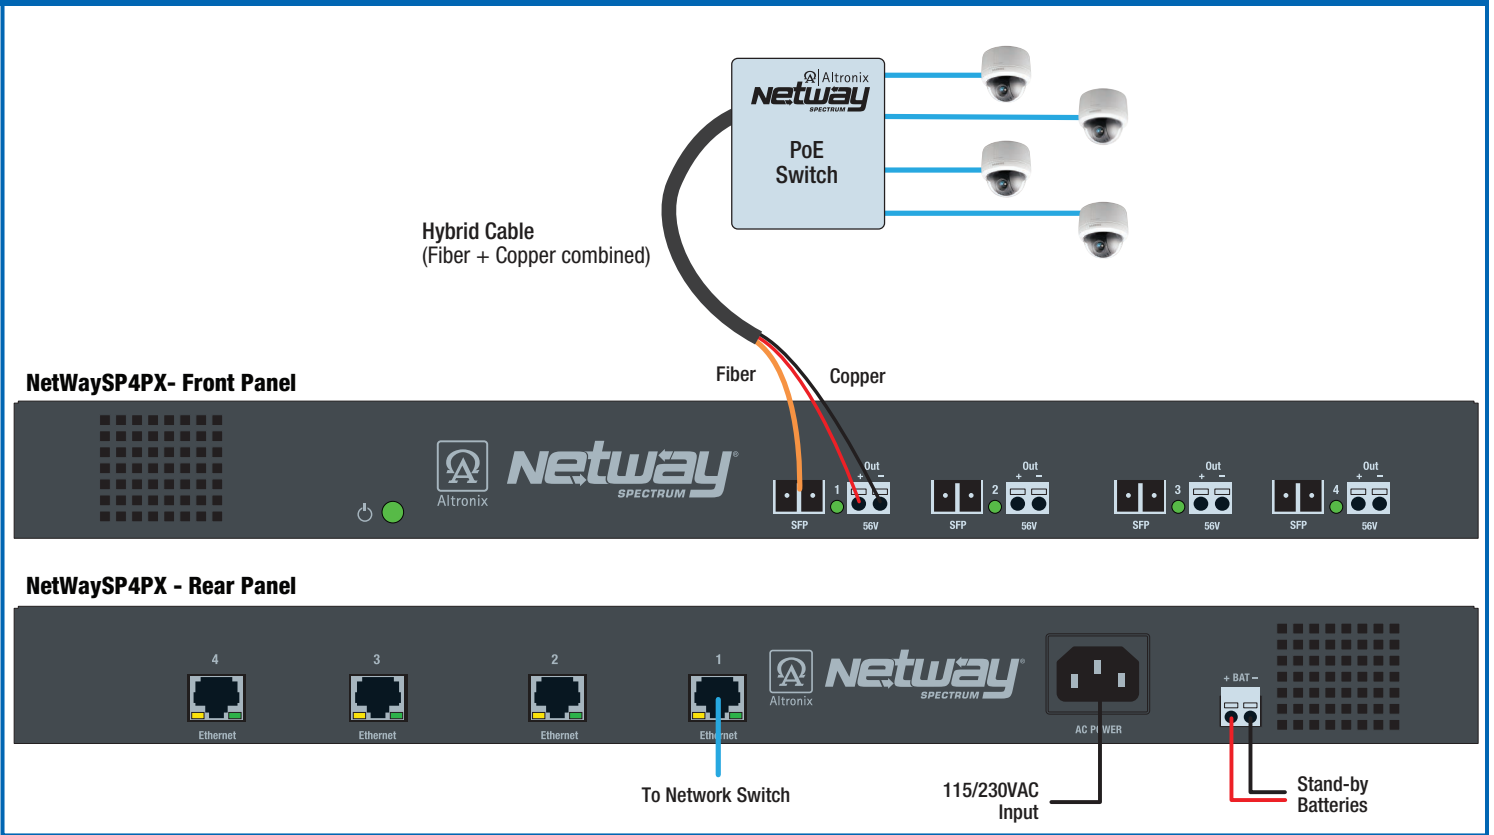

Ethernet to Fiber Media Converters

NetWaySP4P / NetWaySP4P2 / NetWaySP4PX - 4-Port Media Converters with Integral Power/Charger

NetWaySP1H - Single Port Powered Media Converter

NetWaySP8A - 8-Port Media Converter (16-Port version available)

NetWaySP4PX Application Generating Power from the Head-End to Remote NetWay Spectrum PoE Switch

NetWaySP8A Application Utilizing Local Power at Remote NetWay Spectrum PoE Switches

Power Sources for NetWay Spectrum