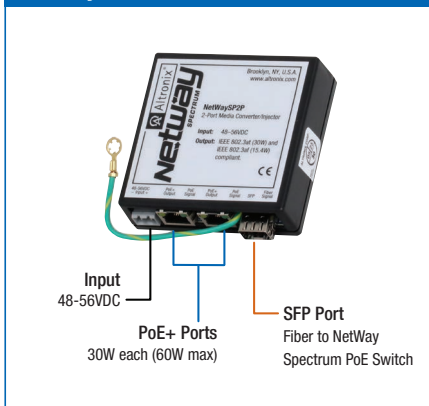

Media Converters

Model	Configuration	SFP port(s)	10/100/1000 Ethernet ports	PoE Ports	Class 2 power limited Outputs	56VDC Power Output	Integral Power Supply/Charger	Power Input	Built-in Battery Charger
NetWaySP4	1U Rack Mount	4	4	Supports up to 60W max per port	—	✓	—	48-56VDC or PoE+ (30W) / (60W)	—
NetWaySP4P				120W max per port (240W total power)	—		✓	115/230VAC	✓
NetWaySP4P2				60W max per port (240W total power)	✓		✓	115/230VAC	✓
NetWaySP4PX				120W max per port (480W total power)	—		✓	115/230VAC	✓
NetWaySP1BT	Modular Case (DIN Rail Mountable)	1	1	90W max	—	—	—	48VDC to 56VDC	—
NetWaySP1BT2		2	1	90W max					
NetWaySP1P		1	1	30W max					
NetWaySP2P		1	2	30W max per port					
NetWaySP2BT		1	2	90W max per port					
NetWaySP1H	Modular Metal Case (DIN Rail Mountable)	1	1	90W max	—	✓	—	115/230VAC	—
NetWaySP1A	Modular Case (DIN Rail Mountable)	1	1	N/A	—	—	—	PoE (Class 1)	—
NetWaySP8A	1U Rack Mount	8	8					115/230VAC	
NetWaySP16A	1U Rack Mount	16	16					115/230VAC	

Media Converters in Outdoor Enclosure

Model	Configuration	SFP port(s)	10/100/1000 Ethernet ports	PoE ports	Input: 48-56VDC
NetWaySP1BTWPN	Outdoor NEMA4/4X Enclosure	1	1	Single Port (802.3bt) rated up to 90W	✓
NetWaySP1BT2WPN		2	1	Single Port (802.3bt) rated up to 90W	
NetWaySP2BTWPN		1	2	2-Ports (802.3bt) rated up to 90W each	
NetWaySP2PWPN		1	2	2-Ports rated up to 30W	

NetWaySP2P - 3-Port Media Converter/Switch