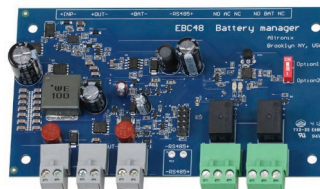

* Above models available in unmanaged versions:
i.e. NetWaySP81WP

EBC48 - Rapid Battery Charger
Charges 32AH batteries in under 8 hrs to keep devices operating when power is lost/intermittent at the pole. (Mounted under PoE switch)