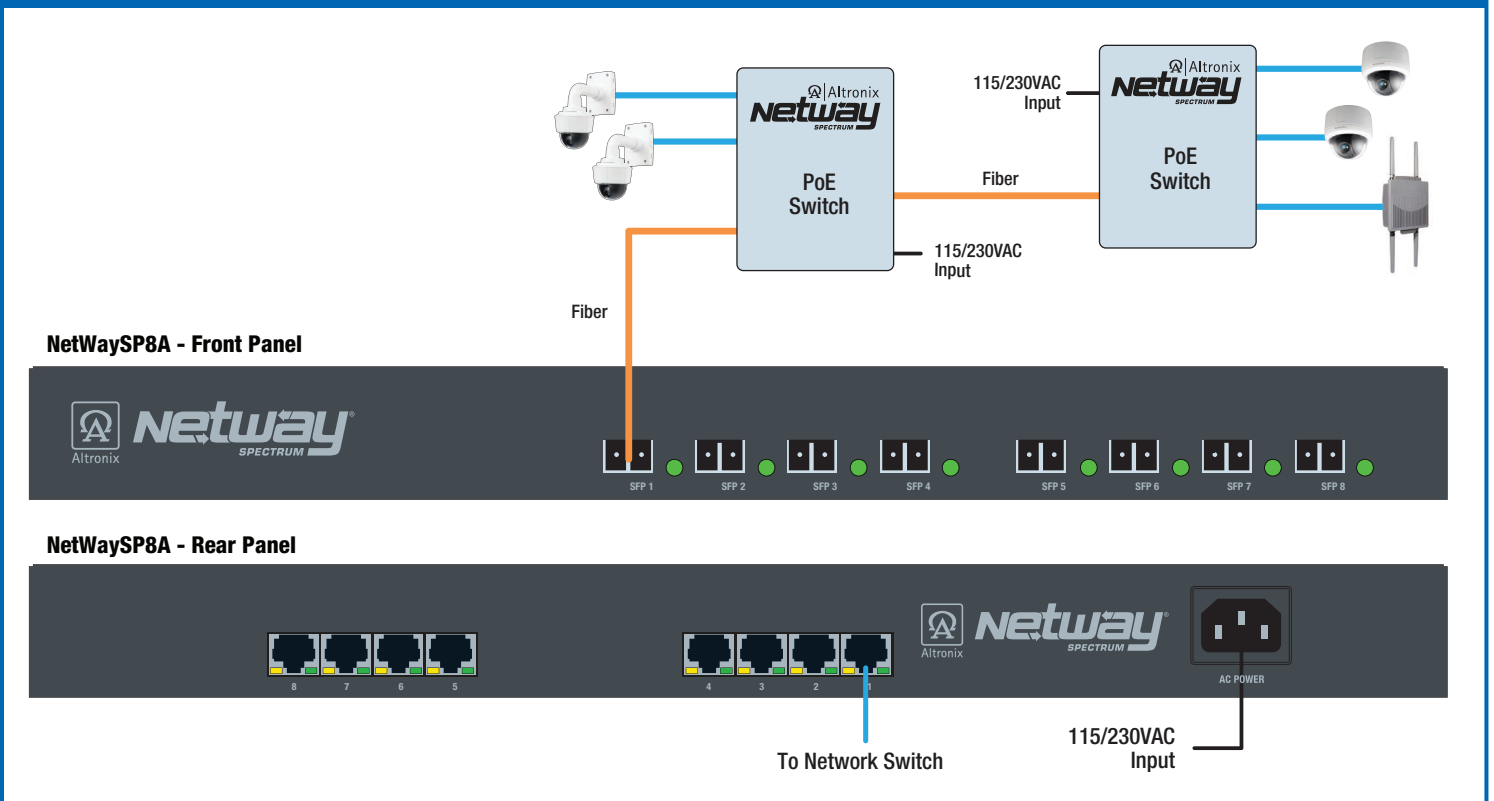

Ethernet to Fiber Media Converters

NetWaySP4P / NetWaySP4P2 / NetWaySP4PX - 4-Port Media Converters with Integral Power/Charger

NetWaySP1H - Single Port Powered Media Converter

NetWaySP8A - 8-Port Media Converter (16-Port version available)

NetWaySP4PX Application Generating Power from the Head-End to Remote NetWay Spectrum PoE Switch

NetWaySP8A Application Utilizing Local Power at Remote NetWay Spectrum PoE Switches

Power Sources for NetWay Spectrum