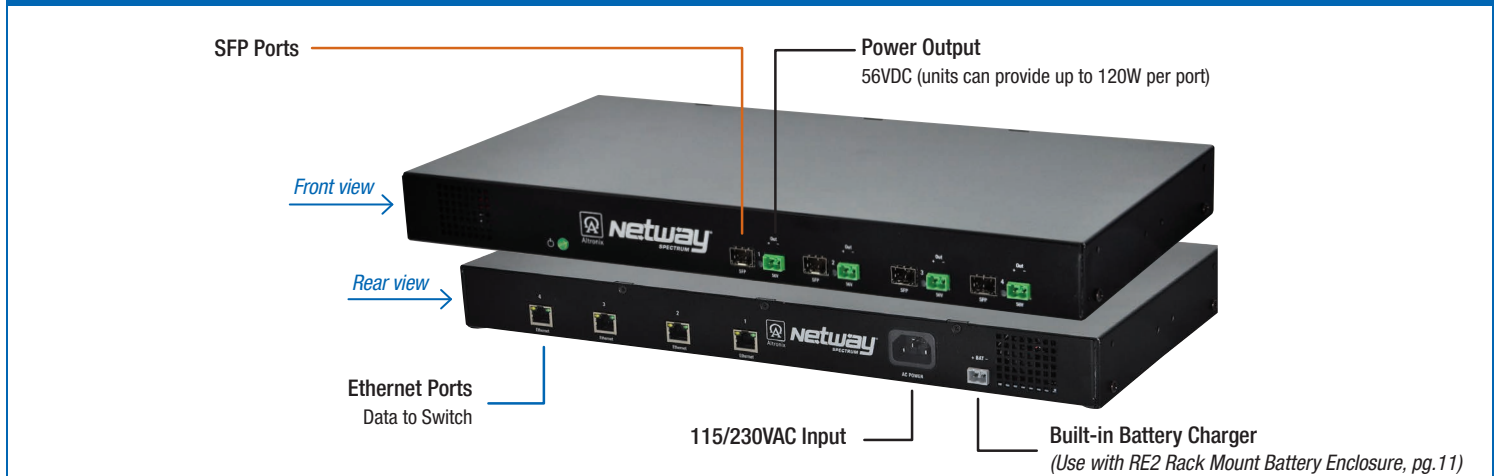

Media Converters with Power Supply/Chargers in Outdoor Enclosure

Model	Configuration	SFP port(s)	10/100/1000 Ethernet ports	PoE ports	Input: 115/230VAC	Built-in Battery Charger	Enclosure Accommodates Batteries
NetWaySP1BTWP	Outdoor Enclosure	1	1	Single Port (802.3bt) rated up to 90W	✓	✓	—
NetWaySP1BTWPX	Outdoor Enclosure w/Battery Shelf						✓
NetWaySP2PWP	Outdoor Enclosure		2	2-Ports rated up to 30W			—
NetWaySP2PWPX	Outdoor Enclosure w/Battery Shelf						✓

Ethernet to Fiber Media Converters

NetWaySP4P / NetWaySP4P2 / NetWaySP4PX - 4-Port Media Converters with Integral Power/Charger