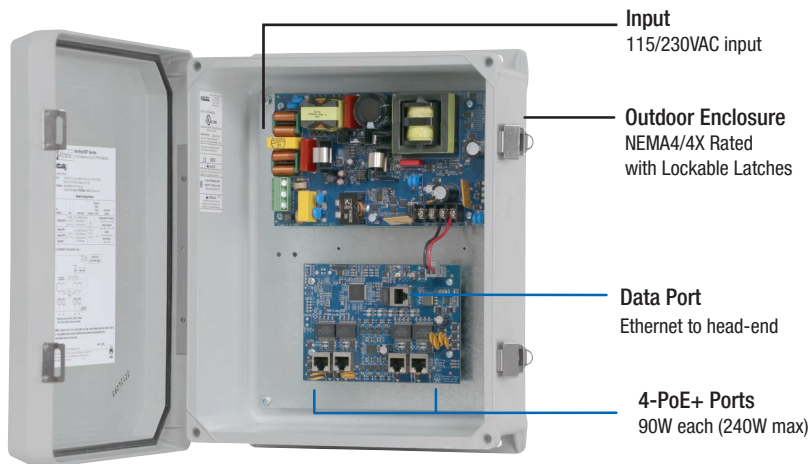

Hardened PoE Switches with Power Supply/Chargers in Enclosure

Model	Configuration	Ethernet Data port	PoE ports (10/100/1000)	Embedded LINQ™ Power Management	Input 115/230VAC	Built-in Battery Charger	Enclosure Accommodates Batteries
NetWay5BTWP	NEMA4/4X Rated Outdoor Enclosure	1	4-Ports rated up to 90W (240W total power)	—	✓	Charges LiFePO4, SLA, or Gel	—
NetWay5BTWPX	Outdoor Enclosure w/Battery Shelf						✓
NetWay5BTX	Indoor Enclosure						—
NetWay5PWP	NEMA4/4X Rated Outdoor Enclosure		4-Ports rated up to 30W (120W total power)				—
NetWay5PWPX	Outdoor Enclosure w/Battery Shelf						✓
NetWay5PX	Indoor Enclosure						—
NetWay5BTQWP	NEMA4/4X Rated Outdoor Enclosure	1	4-Ports rated up to 90W (240W total power)	✓	✓	Charges LiFePO4, SLA, or Gel	—
NetWay5BTQWPX	Outdoor Enclosure w/Battery Shelf						✓
NetWay5BTQX	Indoor Enclosure						—
NetWay5PQWP	NEMA4/4X Rated Outdoor Enclosure		4-Ports rated up to 30W (120W total power)				—
NetWay5PQWPX	Outdoor Enclosure w/Battery Shelf						✓
NetWay5PQX	Indoor Enclosure						—

NetWay5BTWP - Outdoor Hardened PoE+ Switch with Integral Power