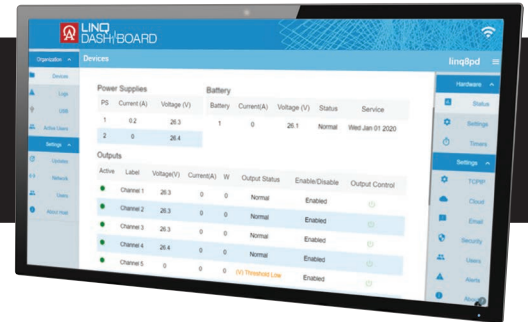

Scan here
to view video

Merging infrastructure with emerging technology.™

Configuration options

Switch in NEMA 4/4X Small Outdoor Enclosure	Switch in NEMA 4/4X Outdoor Enclosure	Switch and Power Supply/Charger on Backplane	Switch and Power Supply/Charger in Outdoor Enclosure
Dimensions: 7.32"W x 9.5"H x 4.92"D	Dimensions: 13.31"H x 11.31"W x 5.59"D	Dimensions: 10.75"H x 8.875"W x 2.375"D	Dimensions: 13.31"H x 11.31"W x 5.59"D
Switch and Power Supply/Charger in Large Outdoor Enclosure with Battery Shelf	Switch and Power Supply/Charger in Larger Outdoor Enclosure with Battery Shelf	Switch and Power Supply/Charger in Indoor Enclosure	
Dimensions: 17.53"H x 15.3"W x 6.67"D	Dimensions: 19.31"H x 17.32"W x 9.58"D	Dimensions: 13.5"H x 13"W x 3.25"D	

Remote Network Power Management Technology

NetWay Spectrum features embedded LINQ™ Network Management Technology to remotely monitor, control and report power/diagnostics – streamlining service and maintenance operations by leveraging the network. A built-in timer can reset devices automatically on a schedule. Stay alert, resolve issues, and control power from anywhere over the network.