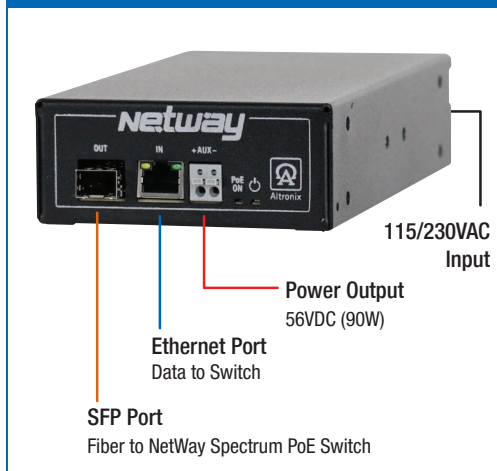

NetWaySP1H - Single Port Powered Media Converter